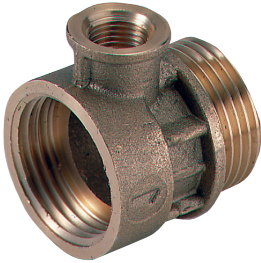

# 487

Pressure gauge nipple

**Desbordes**

**Technical Data Sheet**

## Description

The Pressure gauge nipple Desbordes 487 has a bronze casing and is equipped with a female/male 1/4" plug.

### 487

Pressure gauge nipple DESBORDES

| DN    |       | Ref.            | Weight<br>kg |
|-------|-------|-----------------|--------------|
| mm    | "     |                 |              |
| 15/21 | 1/2   | <b>149B7179</b> | 0,085        |
| 20/27 | 3/4   | <b>149B7180</b> | 0,107        |
| 26/34 | 1     | <b>149B7181</b> | 0,182        |
| 33/42 | 1 1/4 | <b>149B7182</b> | 0,267        |
| 40/49 | 1 1/2 | <b>149B7183</b> | 0,372        |
| 50/60 | 2     | <b>149B7184</b> | 0,523        |
| 60/70 | 2 1/4 | <b>149B7185</b> | 0,659        |
| 66/76 | 2 1/2 | <b>149B7186</b> | 0,725        |

### Technical features

|            |                       |
|------------|-----------------------|
| Connection | Female/male 1/4" plug |
| Mediums    | Water                 |