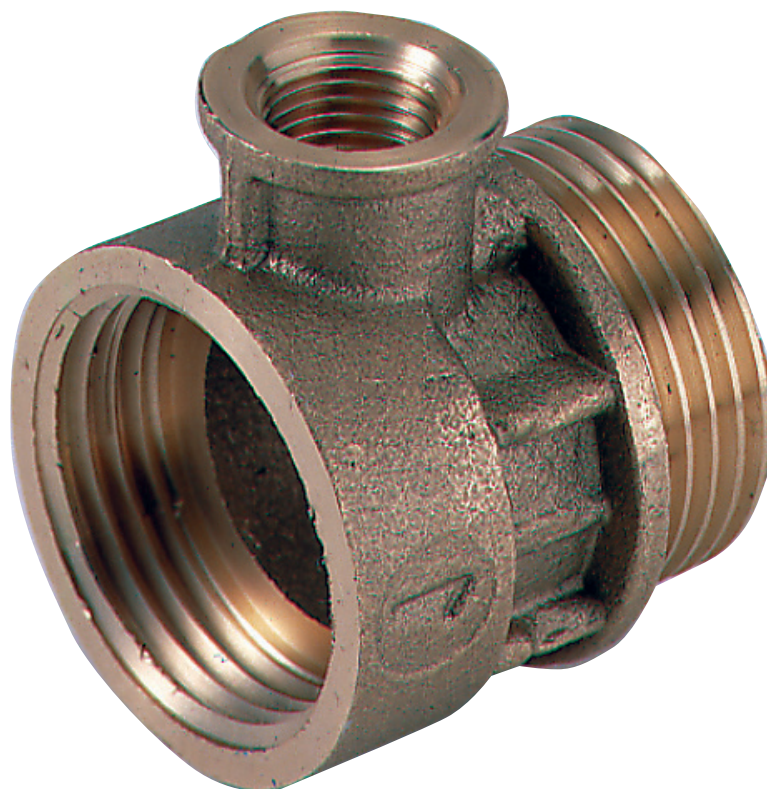

# 487

Pressure gauge nipple

**Desbordes**

**Technical Data Sheet**

## Description

The Pressure gauge nipple Desbordes 487 has a bronze casing and is equipped with a female/male 1/4" plug.

### 487

Pressure gauge nipple DESBORDES

| DN    |       | Ref.            | Weight<br>kg |
|-------|-------|-----------------|--------------|
| mm    | "     |                 |              |
| 15/21 | 1/2   | <b>149B7179</b> | 0,085        |
| 20/27 | 3/4   | <b>149B7180</b> | 0,107        |
| 26/34 | 1     | <b>149B7181</b> | 0,182        |
| 33/42 | 1 1/4 | <b>149B7182</b> | 0,267        |
| 40/49 | 1 1/2 | <b>149B7183</b> | 0,372        |
| 50/60 | 2     | <b>149B7184</b> | 0,523        |
| 60/70 | 2 1/4 | <b>149B7185</b> | 0,659        |
| 66/76 | 2 1/2 | <b>149B7186</b> | 0,725        |

### Technical features

|            |                       |
|------------|-----------------------|
| Connection | Female/male 1/4" plug |
| Mediums    | Water                 |