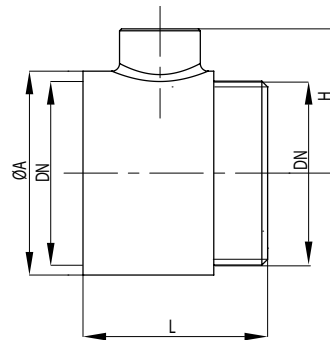

## Description

The Pressure gauge nipple Desbordes 487 has a bronze casing and is equipped with a female/male 1/4" plug.

### 487

Pressure gauge nipple DESBORDES

| DN    |       | Ref.            | Weight<br>kg |
|-------|-------|-----------------|--------------|
| mm    | "     |                 |              |
| 15/21 | 1/2   | <b>149B7179</b> | 0,085        |
| 20/27 | 3/4   | <b>149B7180</b> | 0,107        |
| 26/34 | 1     | <b>149B7181</b> | 0,182        |
| 33/42 | 1 1/4 | <b>149B7182</b> | 0,267        |
| 40/49 | 1 1/2 | <b>149B7183</b> | 0,372        |
| 50/60 | 2     | <b>149B7184</b> | 0,523        |
| 60/70 | 2 1/4 | <b>149B7185</b> | 0,659        |
| 66/76 | 2 1/2 | <b>149B7186</b> | 0,725        |

### Technical features

|            |                       |
|------------|-----------------------|
| Connection | Female/male 1/4" plug |
| Mediums    | Water                 |

## Sizing

| DN |       | A    | H    | L    |
|----|-------|------|------|------|
| mm | "     | mm   | mm   | mm   |
| 15 | 1/2   | 25   | 22   | 35,5 |
| 20 | 3/4   | 30,5 | 24,5 | 37,5 |
| 25 | 1     | 39   | 30   | 41   |
| 32 | 1 1/4 | 46   | 34,5 | 43   |
| 40 | 1 1/2 | 53   | 37,5 | 48   |
| 50 | 2     | 66   | 43,5 | 48   |
| 60 | 2 1/4 | 75   | 48,5 | 49   |
| 65 | 2 1/2 | 82   | 52   | 51   |